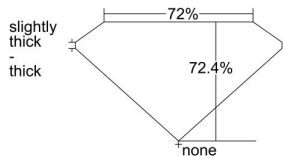

GIA®

FACSIMILE

GIA REPORT 6355746204

Verify this report at GIA.edu

GIA NATURAL DIAMOND DOSSIER®

August 18, 2020
GIA Report Number 6355746204
Shape and Cutting Style ..... Square Modified Brilliant
Measurements ..... 3.73 x 3.70 x 2.68 mm

GRADING RESULTS

Carat Weight ..... 0.30 carat
Color Grade ..... F
Clarity Grade VVS1

ADDITIONAL GRADING INFORMATION

Polish ..... Excellent
Symmetry ..... Very Good
Fluorescence ..... None
Clarity Characteristics ..... Feather
Inscription(s): GIA 6355746204

PROPORTIONS

Profile not to actual proportions

GRADING SCALES

GIA COLOR SCALE		GIA CLARITY SCALE			
COLORLESS	D	VERY VERY SLIGHTLY INCLUDED	FLAWLESS		
	E		INTERNALLY FLAWLESS		
	F	VERY SLIGHTLY INCLUDED	VVS₁		
	G		VVS₂		
	H		VS₁		
	NEAR COLORLESS	I	SLIGHTLY INCLUDED	VS₂	
		J		SI₁	
		FAINT	K	INCLUDED	SI₂
			L		I₁
			M		I₂
VERY LIGHT			N	INCLUDED	I₃
			O		
			P		
	Q				
LIGHT	R				
	S				
	T				
	U				
	V				
	Z