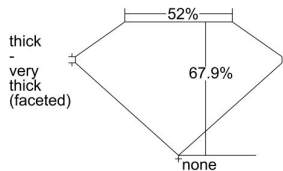

GIA®

FACSIMILE

GIA REPORT 6325812782

Verify this report at GIA.edu

GIA NATURAL DIAMOND DOSSIER®

May 14, 2019
GIA Report Number 6325812782
Shape and Cutting Style ..... Marquise Brilliant
Measurements ..... 7.40 x 3.69 x 2.50 mm

GRADING RESULTS

Carat Weight ..... 0.41 carat
Color Grade ..... D
Clarity Grade VS1

ADDITIONAL GRADING INFORMATION

Polish ..... Very Good
Symmetry ..... Good
Fluorescence ..... Medium Blue
Clarity Characteristics..... Crystal, Indented Natural
Inscription(s): GIA 6325812782

PROPORTIONS

Profile not to actual proportions

GRADING SCALES

GIA COLOR SCALE		GIA CLARITY SCALE			
COLORLESS	D	VERY VERY SLIGHTLY INCLUDED	FLAWLESS		
	E		INTERNALLY FLAWLESS		
	F	VERY SLIGHTLY INCLUDED	VVS₁		
	G		VVS₂		
	H		VS₁		
	NEAR COLORLESS	I	SLIGHTLY INCLUDED	VS₂	
		J		SI₁	
		FAINT	K	INCLUDED	SI₂
			L		I₁
			M		I₂
VERT LIGHT	N	INCLUDED	I₃		
	O				
	P				
	Q				
	R				
LIGHT	S				
	T				
	U				
	V				
	W				
X					
Y					
Z