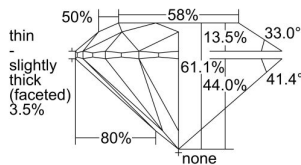

GIA®

FACSIMILE

GIA REPORT 2374782116

Verify this report at GIA.edu

GIA NATURAL DIAMOND DOSSIER®

February 25, 2021
GIA Report Number 2374782116
Shape and Cutting Style ..... Round Brilliant
Measurements ..... 4.48 - 4.51 x 2.75 mm

GRADING RESULTS

Carat Weight ..... 0.34 carat
Color Grade ..... F
Clarity Grade SI2
Cut Grade ..... Excellent

ADDITIONAL GRADING INFORMATION

Polish ..... Excellent
Symmetry ..... Excellent
Fluorescence ..... None
Clarity Characteristics ..... Cloud
Inscription(s): GIA 2374782116

PROPORTIONS

Profile to actual proportions

GRADING SCALES

GIA COLOR SCALE	GIA CLARITY SCALE	GIA CUT SCALE	
D	FLAWLESS	EXCELLENT	
E	INTERNALLY FLAWLESS		
F		VVS₁	VERY GOOD
G	VVS₂		
H	VS₁	GOOD	
I	VS₂		
J	SI₁	FAIR	
K	SI₂		
L	I₁	POOR	
M			
N			
O	I₂		
P			
Q			
R	I₃		
S			
T			
U			
V			
W			
X			
Y			
Z